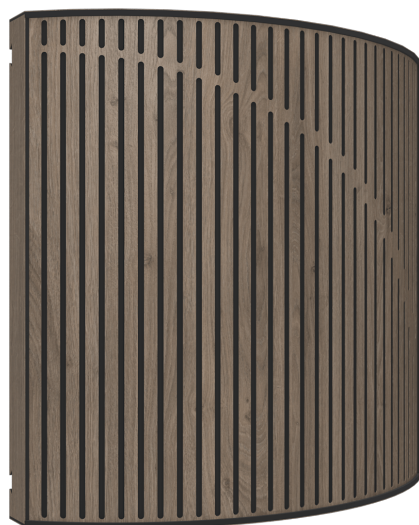

Cinema Round Ultra Fuser

PROFESSIONAL AUDIO / HI-FI & HOME CINEMA