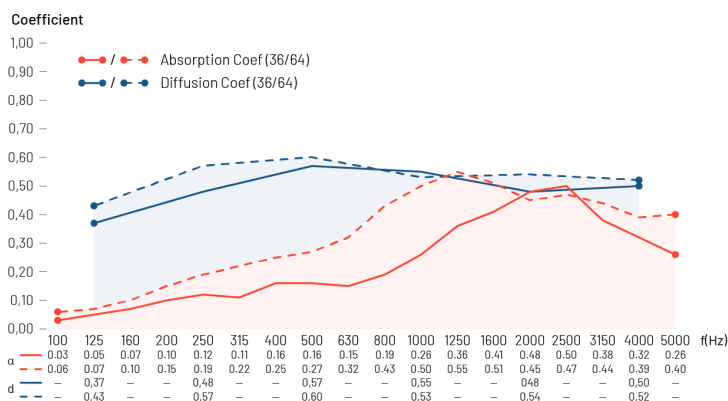

Multifuser Wood MKII

PROFESSIONAL AUDIO / HI-FI & HOME CINEMA / PUBLIC SPACES

Description

Made from solid wood, the Multifuser collection is perfect for use in venues such as concert halls, hi-fi rooms and recording studios, where effective diffusion is often required, without too much absorption occurring at the same time. With its striking angled surface, the two-dimensional diffuser is based on a QRD sequence combined with changing reflection techniques (a result of the angled surface). The 36 and the 64 models are made of two and four parts, respectively. Each part can be rotated in different directions so that a uniform, omni-directional scattering of sound is achieved, with particularly effective diffusion of mid and low frequencies.

Multifuser Wood 64 works between 310Hz and 8kHz and Multifuser Wood 36 works between 470Hz and 10kHz. As well as its acoustic efficiency, the panel's attractive appearance makes it suitable for use in a range of settings. Available in Light Brown, Black, White and two new colours: Metallic Copper and Metallic Gold. This new version has also a new fixation system, which turns the installation much easier.

NRC 36 = 0.25 / NRC 64 = 0.35

Available Finishes*

Colors

* Different batches may show a color variation

Dimensions**

64) 595 x 595 x 143mm / 23.4" x 23.4" x 5.6"
36) 595 x 595 x 96mm / 23.4" x 23.4" x 3.8"